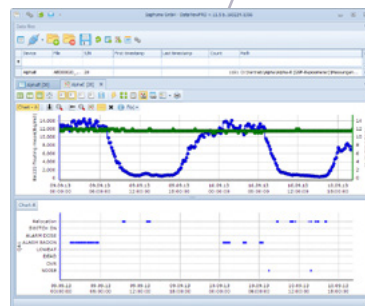

## ALPHA E

Ultra-small continuous  
radon monitor

**AlphaE** is an ultra-small and light-weight professional meter for Radon concentration, personal exposure and dose.

## Data analysis software

**DataVIEW** and **WebVIEW** dedicated softwares allow local or web access to the measurement results.