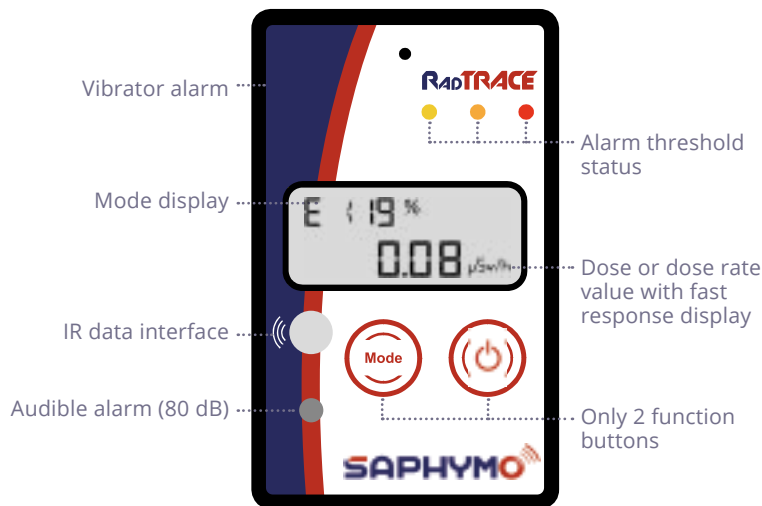

Easy to use, with immediate data visualisation

Accessories available:
communication kit, wall support, belt pouch, suitcase or plastic protective cover