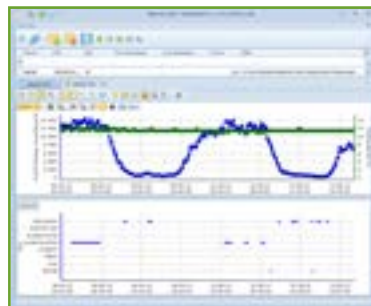

MINI TRACE
CSDF

Versatile multipurpose contamination and survey meter

Easy data analysis

DataVIEW Software

DataVIEW software is provided with the RadTRACE for easy data analysis. PRO version is available with additional features for professional applications.