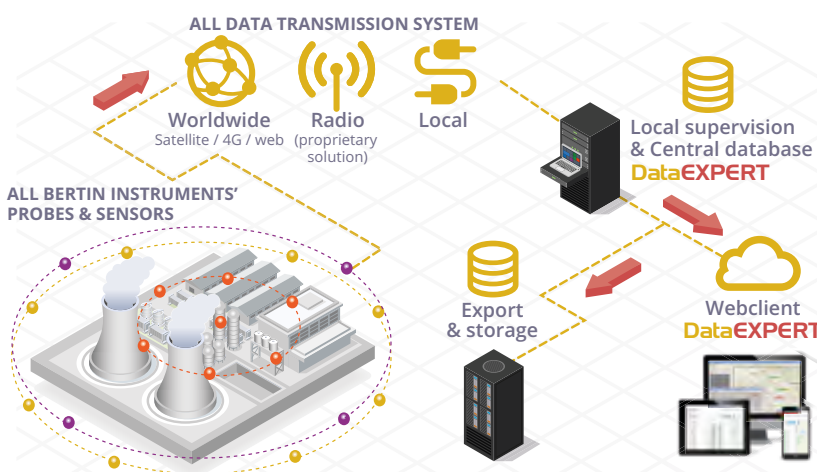

DataEXPERT 10

Real Time Central Data Management Software

- Dedicated to environmental radiation monitoring networks
- Web-based browser interface, available on mobile devices
- Remote setup of measurement probes & sensors

DATAEXPERT 10

Web-based data management solution for radiological monitoring networks

DataEXPERT 10 is a sophisticated solution for managing, charting and evaluating data collected from radiation monitoring systems. As it is working through a web-based browser interface, DataEXPERT 10 is available on computer, laptop, tablet or smartphone.

Remote setup functions are available in option for adjusting instruments parameters during routine operations or in emergency situations.

Dashboard

Events management

Configuration

Applications

Nationwide monitoring

Perimeter monitoring for nuclear facilities

Facilities monitoring

Emergency Measurements

A software at the core of the system

Technical features

OPERATING SYSTEM

Installation on computer or server with MS Windows (all versions)