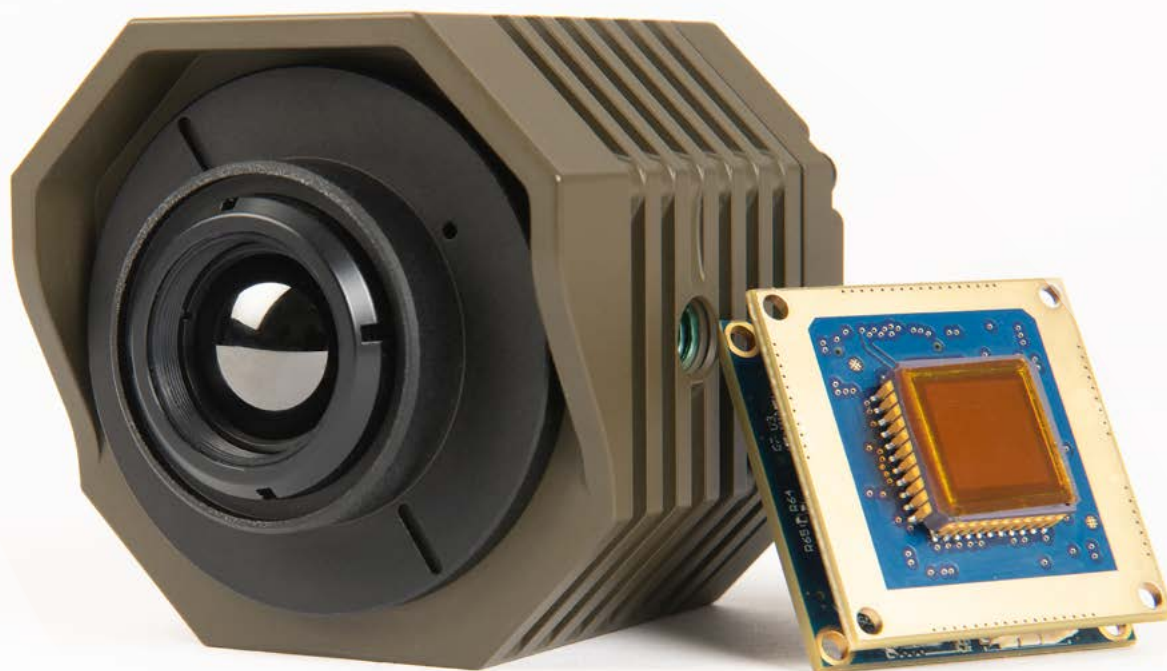

## Low power thermal core camera

- Ultra compact and very low power consuming (< 1 W)
- Very fast time to image (1,2 seconds)
- Best shutterless sensor technology
- Based on French components

Core Camera

## Low Power Thermal Core Camera

CamSight<sup>®</sup> LP is the latest Original Equipment Manufacturer (OEM) digital core camera produced by Bertin. This camera can be integrated within complex optronic systems.

CamSight<sup>®</sup> LP is very low consuming (less than 1 Watt) and ultra compact, to be implemented even in constrained environments.

The camera is equipped with the latest ULIS infrared sensor. It comes with an uncooled system and a shutterless technology that allows for real time freeze-

free image delivery. On demand, Bertin can provide a CamSight LP version equipped with a high-definition (1024x768 pixels) sensor.

Thanks to its design and high performances, the CamSight<sup>®</sup> LP fulfills any surveillance applications and night & day infantry missions, even in harsh and constrained environments. It can also be integrated in autonomous vehicles (UAV, UGV) or in sensors systems (UGS).