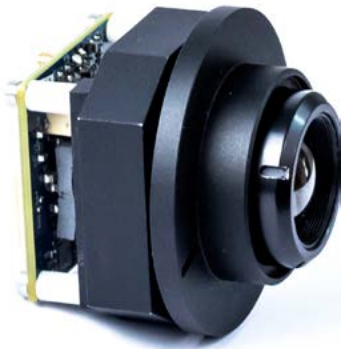

# CAMSIGHT<sup>+</sup> LP

## Low power thermal core camera

- Ultra compact and very low power consuming (< 1 W)
- Very fast time to image (1,2 seconds)
- Best shutterless sensor technology
- Based on French components

Core Camera

## Low Power Thermal Core Camera

CamSight<sup>®</sup> LP is the latest Original Equipment Manufacturer (OEM) digital core camera produced by Bertin. This camera can be integrated within complex optronic systems.

free image delivery. On demand, Bertin can provide a CamSight LP version equipped with a high-definition (1024x768 pixels) sensor.

Thanks to its design and high performances, the CamSight<sup>®</sup> LP fulfills any surveillance applications and night & day infantry missions, even in harsh and constrained environments. It can also be integrated in autonomous vehicles (UAV, UGV) or in sensors systems (UGS).